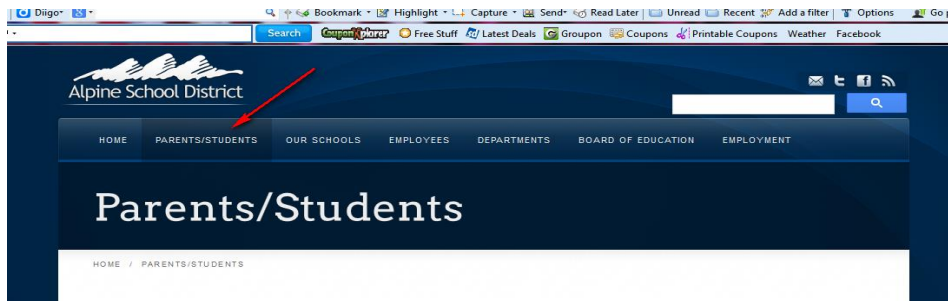

7/2014

STUDENT SCHEDULES IN PARENT PORTAL

Go to www.alpineschools.org. Click on Parent/student and choose “Skyward Family Access”. Log In to Skyward, using your **Parent login and password**.

If you do not know your parent log in and password, click on “Forgot Login/Password”.

This screen will come up.

When you log in you will see the screen below

Family Access

Be [redacted]

No messages were

Click on this arrow to choose the student you wish you look up.

You will see this screen when you log in to Skyward.