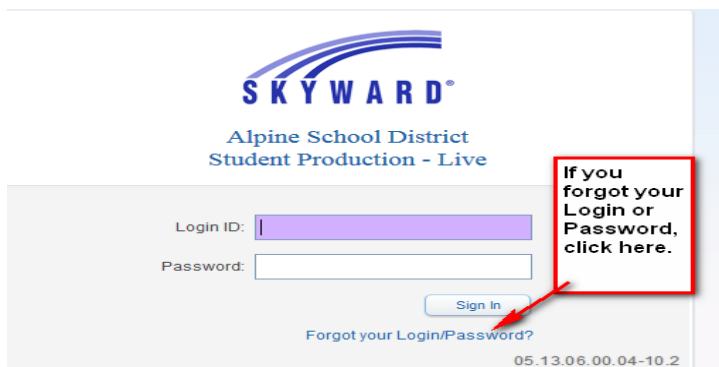

7/2014

STUDENT SCHEDULES IN PARENT PORTAL

Go to www.alpineschools.org. Click on Parent/student and choose “Skyward Family Access”. Log In to Skyward, using your **Parent login and password**.

If you do not know your parent log in and password, click on “Forgot Login/Password”.

This screen will come up.

When you log in you will see the screen below

Family Access

Be [redacted]

No messages were

Click on this arrow to choose the student you wish you look up.

You will see this screen when you log in to Skyward.