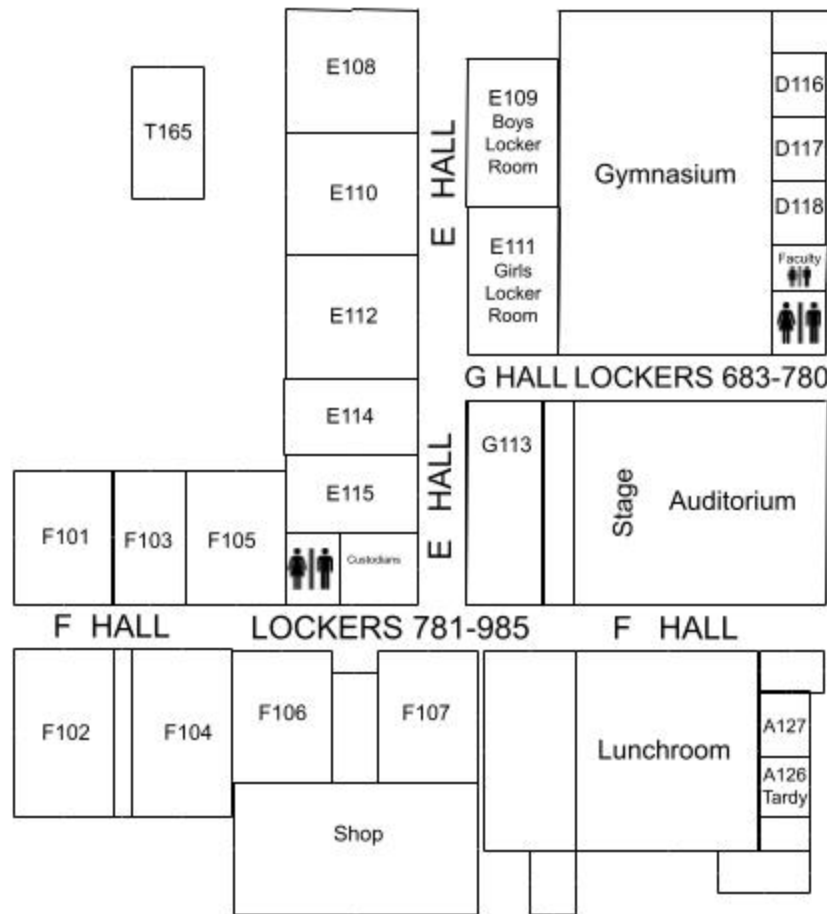

Mountain Ridge Junior High School Map 2022-23

Mr. Ryan Andersen	F107/E115	Mrs. Elizabeth Hancock	B147	Mrs. Heather Ostler	F101	Computer Lab	C123
Mrs. Danielle Asay	B142/B	Mr. Jeff Hinton	E114	Mrs. Kelsey Oyler	B144	Conditioning Trailer	T165
Mrs. Michelle Bagley	B133	Mrs. Laura Hyde	B145/A	Mrs. Brenda Peterson	B152	Conference Room	D118
Ms. Renae Barker	B141	Mr. Sterling Keyes	D118	Mrs. Cheri Pitcher	F102	PLC Workroom/Crandall	C122
Ms. Hannah Bateman	B135	Mrs. Jana Knittle	B134	Mrs. Anna Poole	B150/A B154/B	Specialists	D117
Mr. Richard Bateman	E110	Mr. Chris Kofoed	B149	Mrs. Misty Purser	A132	Student Council	B153
Mrs. Katy Bigham	C119	Mr. Cameron Kohl	C124/E115	Mrs. Karen Rasmussen	A131	Tardy Office/Advocates	A126
Mrs. Dawn Carroll	B138	Mrs. Katheryne Larson	C121/A	Mrs. Robyn Rhoton	Media		
Mrs. Emily Cox	C121/B6,B7	Mrs. Rebekah Lindsley	E112	Mr. Stephen Scholle	B148		
Mrs. Emma Cragun	B151	Mr. Randal Marsh	F104	Mr. Gary Sheide	E109/T165		
Mr. Nate Crandall	C122	Mrs. Karol Ann McMullin	B154/A	Mrs. Brittini Smith	C118		
Mrs. Sarah Crossley	A128/A127	Mrs. Amy McNeill	A129	Mr. Sam Smith	B150/B		
Mrs. Leslie Dalton	A130	Mrs. Genny Merrill	B136	Ms. Jessica Stanley	E108		
Ms. Nicolette Duffield	B137	Mrs. Charlotte Messerly	G113/B	Miss Sam Thompson	C125		
Mr. Brad Geddes	F106/T165	Mrs. Katy Myers	B145/B7,8	Mr. Taylor Tuckett	D116		
Mrs. Melissa Gillings	B142/A	Mrs. Karre Nevarez	B139	Mrs. Dence Tyler	B146		
Ms. Amy Grant	B143	Ms. Bobbie Newbury	F105	Mr. William Vernon	G113/A		
Miss Maddie Hall	C120	Ms. Clara Nielsen	B140	Mrs. Darcy Watson	E111		