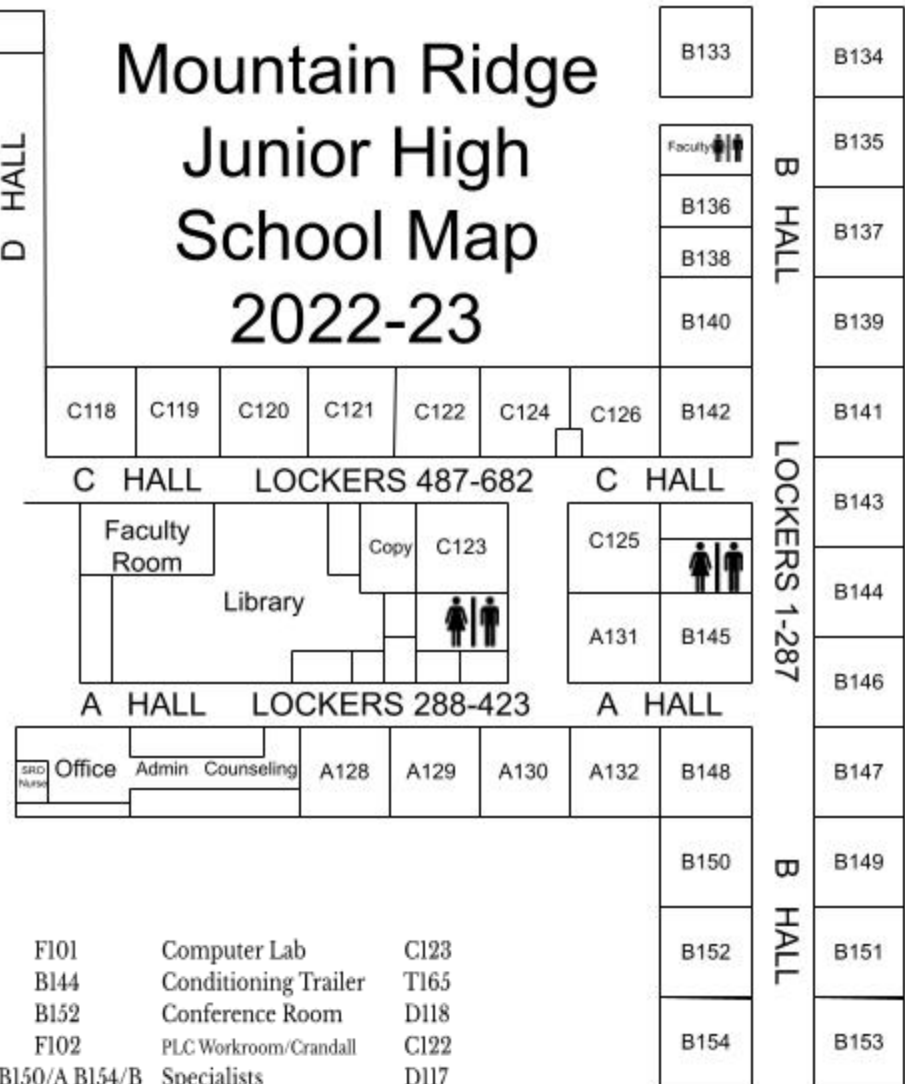

Mountain Ridge Junior High School Map 2022-23

Mr. Ryan Andersen	F107/E115	Mrs. Elizabeth Hancock	B147	Mrs. Heather Ostler	F101	Computer Lab	C123
Mrs. Danielle Asay	B142/B	Mr. Jeff Hinton	E114	Mrs. Kelsey Oyler	B144	Conditioning Trailer	T165
Mrs. Michelle Bagley	B133	Mrs. Laura Hyde	B145/A	Mrs. Brenda Peterson	B152	Conference Room	D118
Ms. Renae Barker	B141	Mr. Sterling Keyes	D118	Mrs. Cheri Pitcher	F102	PLC Workroom/Crandall	C122
Ms. Hannah Bateman	B135	Mrs. Jana Knittle	B134	Mrs. Anna Poole	B150/A B154/B	Specialists	D117
Mr. Richard Bateman	E110	Mr. Chris Kofoed	B149	Mrs. Misty Purser	A132	Student Council	B153
Mrs. Katy Bigham	C119	Mr. Cameron Kohl	C124/E115	Mrs. Karen Rasmussen	A131	Tardy Office/Advocates	A126
Mrs. Dawn Carroll	B138	Mrs. Katheryne Larson	C121/A	Mrs. Robyn Rhoton	Media		
Mrs. Emily Cox	C121/B6,B7	Mrs. Rebekah Lindsley	E112	Mr. Stephen Scholle	B148		
Mrs. Emma Cragun	B151	Mr. Randal Marsh	F104	Mr. Gary Sheide	E109/T165		
Mr. Nate Crandall	C122	Mrs. Karol Ann McMullin	B154/A	Mrs. Brittini Smith	C118		
Mrs. Sarah Crossley	A128/A127	Mrs. Amy McNeill	A129	Mr. Sam Smith	B150/B		
Mrs. Leslie Dalton	A130	Mrs. Genny Merrill	B136	Ms. Jessica Stanley	E108		
Ms. Nicolette Duffield	B137	Mrs. Charlotte Messerly	G113/B	Miss Sam Thompson	C125		
Mr. Brad Geddes	F106/T165	Mrs. Katy Myers	B145/B7,8	Mr. Taylor Tuckett	D116		
Mrs. Melissa Gillings	B142/A	Mrs. Karre Nevarez	B139	Mrs. Dence Tyler	B146		
Ms. Amy Grant	B143	Ms. Bobbie Newbury	F105	Mr. William Vernon	G113/A		
Miss Maddie Hall	C120	Ms. Clara Nielsen	B140	Mrs. Darcy Watson	E111		